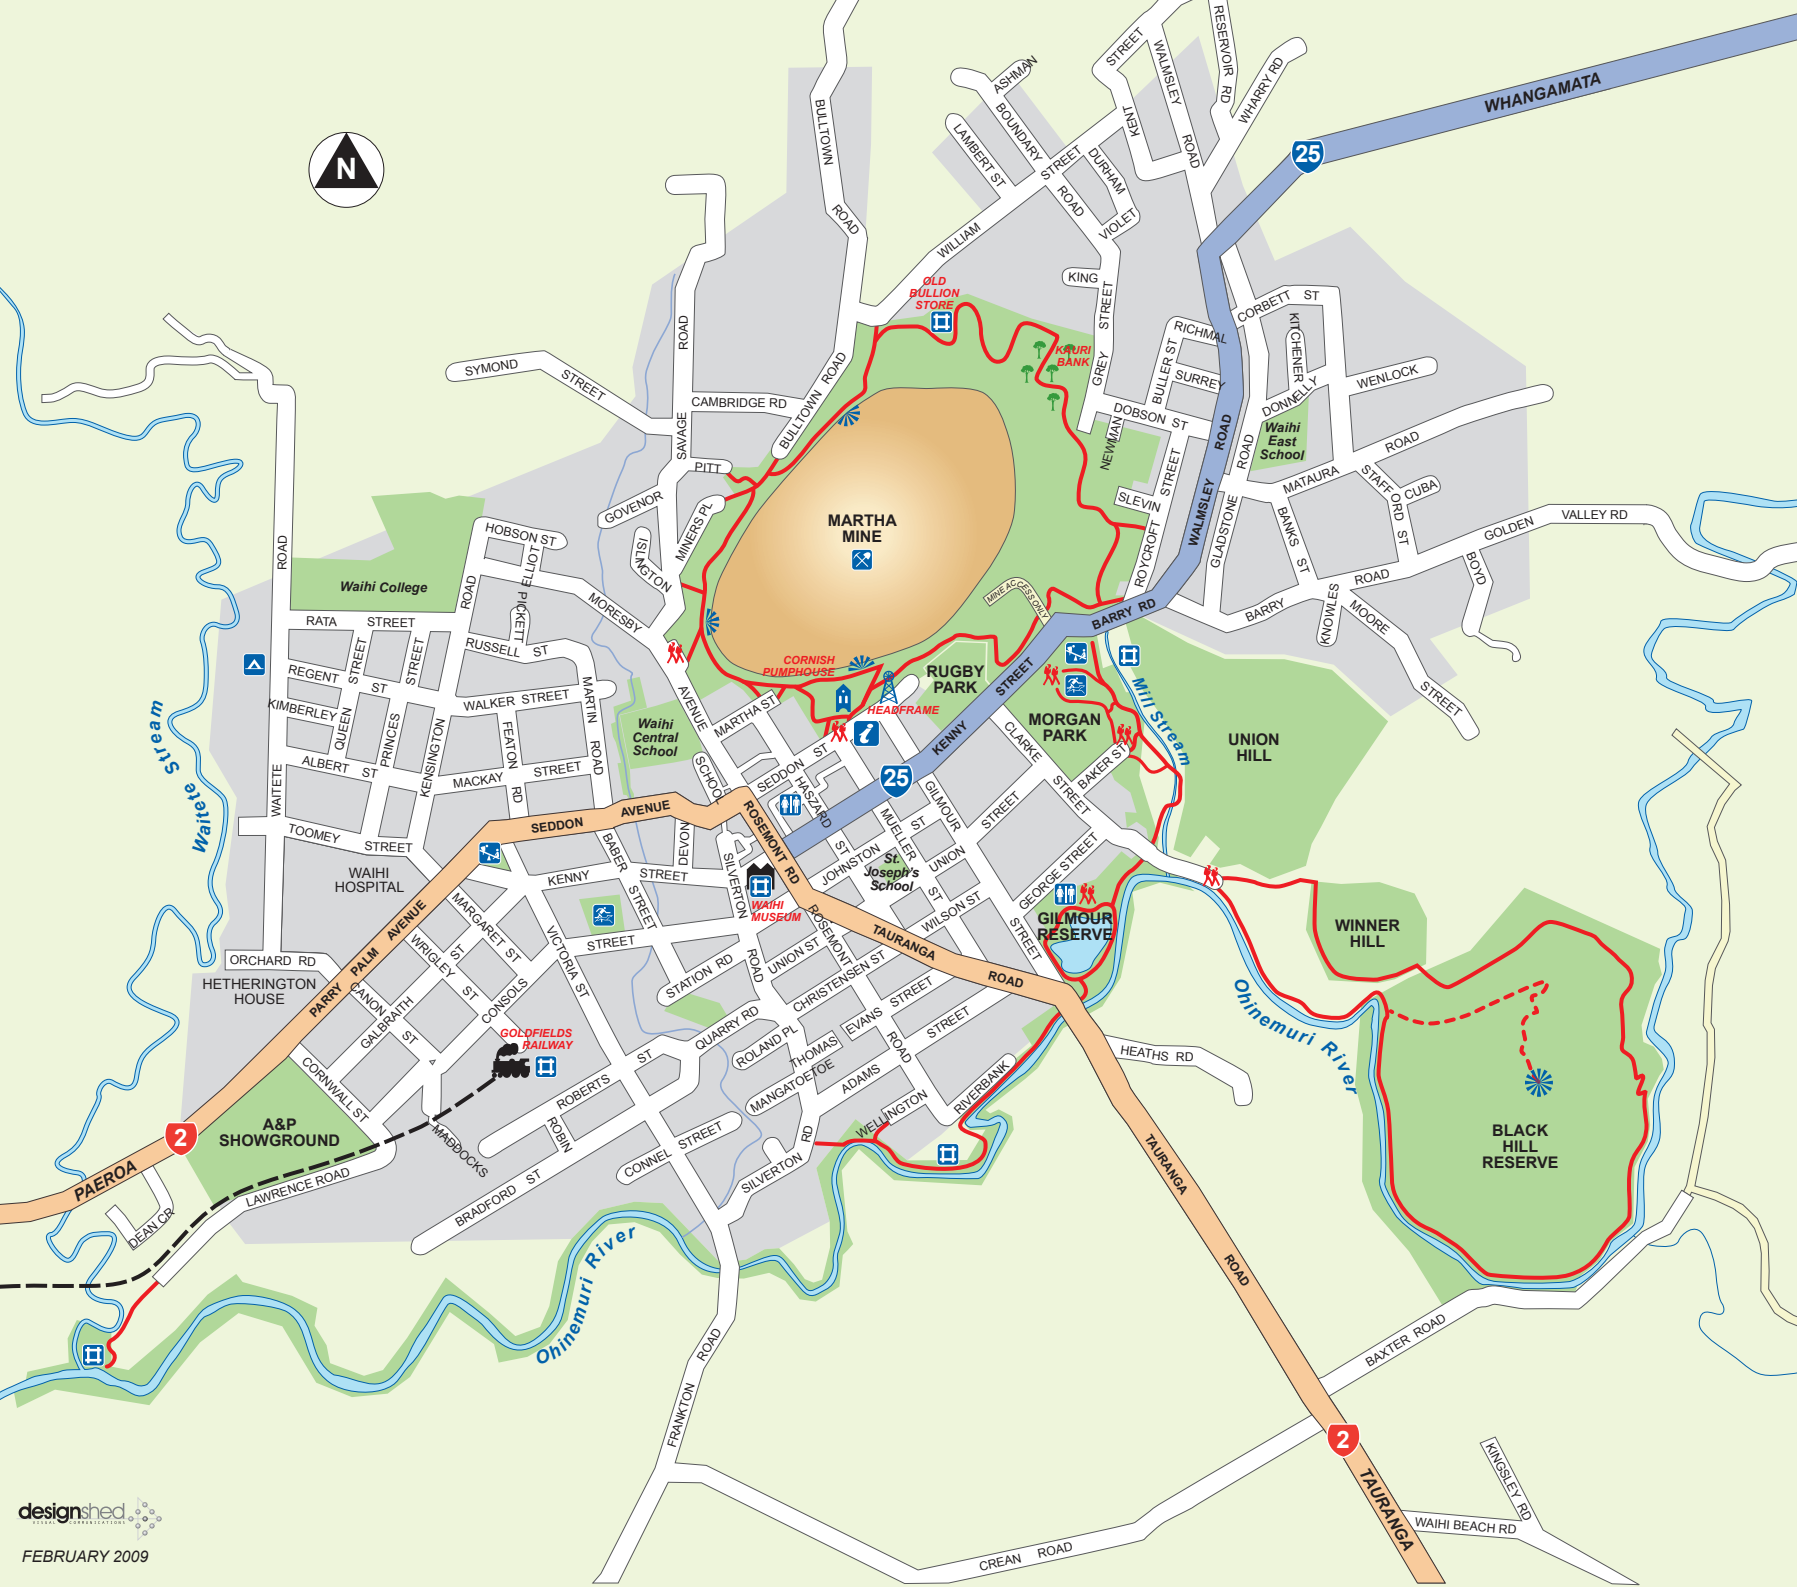

# Waihi Walkway Network

**MAP SYMBOL KEY**

- Waihi Visitor Centre
- Toilets
- Playground
- Historic Site
- Campground
- Dog Walking Area
- Lookout Point

- Track (formed)
- Track (unformed)
- Track Start (with car park)